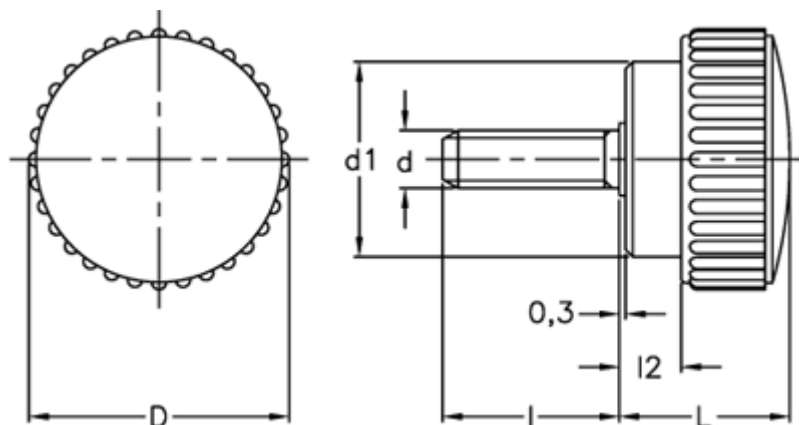

Data Sheet

Article number: 2302002115
Description: E+G Knurled grip knob
B.193/15 p-M3x6
Note: 0

Measures

D = 15
d1 = 11
d 6g = M3
l = 6
L = 11
l2 = 2